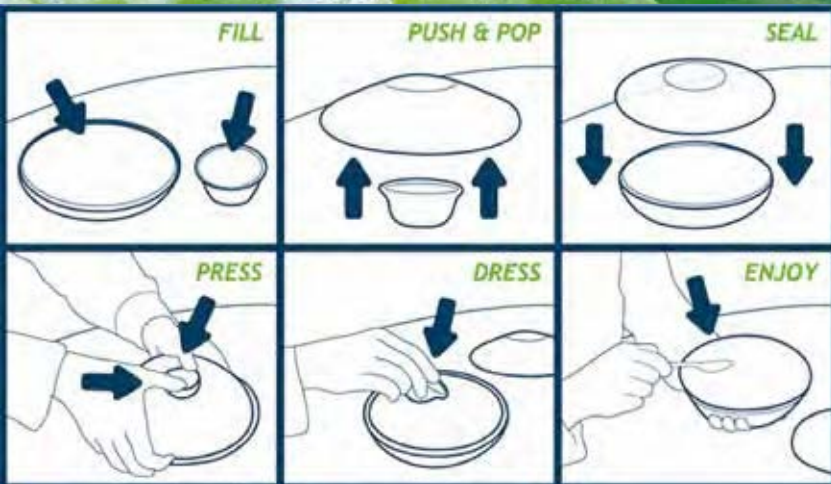

Subject to V.A.T.

Press & Dress!!