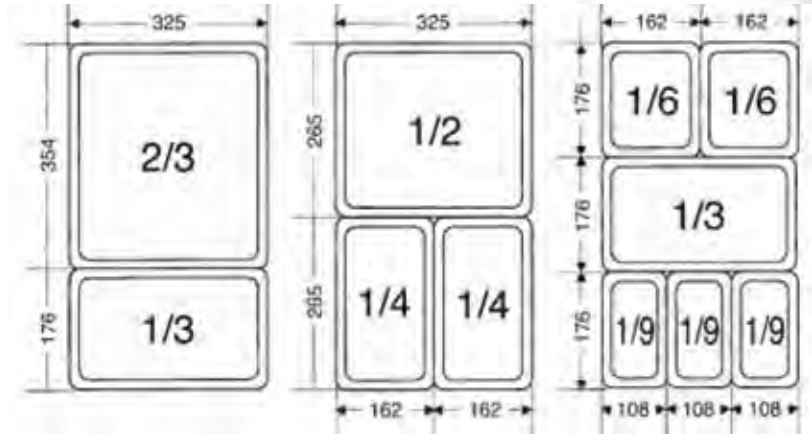

Leading Food Storage & Handling Food System

Air Tight Colour Coded Containers

A range of strong, durable, gastronorm sized containers with colour coded clip system. This helps to identify contents and prevent cross contamination through incorrect storage of food products. These are designed to meet food hygiene regulations. A set of removable, colour coded clips are included with each container

- Compatible with all gastronorm storage, display and transport systems
- Perfect seal for 100% airtight storage
- Easy to read measurement markings for quick and accurate stock taking
- Can withstand temperatures from -40C to + 100C
- Colour Coded System prevent cross contamination between different foods
- Textured corners Lid to minimise damage and scuffing
- The traceability label help to comply with the hygiene-sanitary regulations.