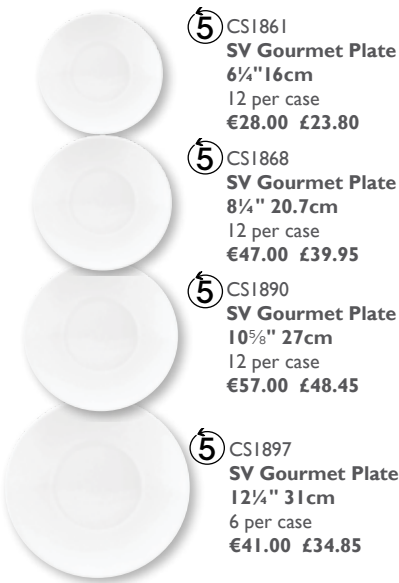

- ⑤ CS1861
  SV Gourmet Plate
  6¼" 16cm
  12 per case
  €28.00 £23.80
- ⑤ CS1868
  SV Gourmet Plate
  8¼" 20.7cm
  12 per case
  €47.00 £39.95
- ⑤ CS1890
  SV Gourmet Plate
  10⅝" 27cm
  12 per case
  €57.00 £48.45
- ⑤ CS1897
  SV Gourmet Plate
  12¼" 31cm
  6 per case
  €41.00 £34.85