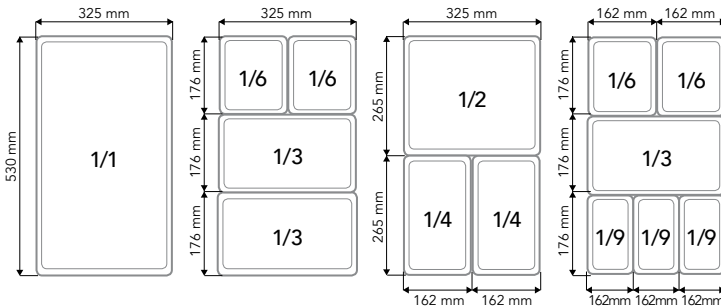

GASTRONOM PANS SIZES